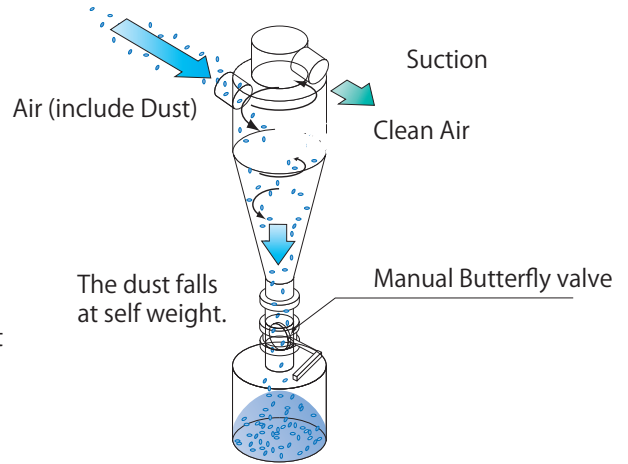

6

Eliminating Contamination

■ Push Damper

■ Cyclone

MEMO

If you are looking for a best solution... <http://matsui-mfg.co.jp/factor4_solutions/>

MATSUI MFG. CO., LTD. <http://matsui-mfg.net>

- **Osaka Head Office**
  Addr:OBP PLAZA BLDG.17th F. 1-4-70,Shiromi,Chuo-ku,Osaka 540-0001,Japan.
  TEL:06-6942-9555 / FAX:06-6942-9559
- **Tokyo Head Office**
  Addr:Shin Osaki Kangyo BLDG.9F, 1-6-4, Oosaki, Shinagawa-ku,Tokyo 141-0032, Japan.
  TEL:03-5436-3521 / FAX:03-3495-5331

BRANCHES

Matsui America, Inc.	TEL: 847-290-9680	/ FAX: 630-980-2269
Matsui (Asia) Co.,Ltd.	TEL: 02-324-0216	/ FAX: 02-324-0219
Matsui Mfg (Singapore) Pte. Ltd.	TEL: 6744-9602	/ FAX: 6743-6111
Korea Matsui Inc.	TEL: 032-811-9400	/ FAX: 032-811-9406
Taiwan Matsui Co., Ltd.	TEL: 02-8919-1556	/ FAX: 02-8919-1885
Shanghai Matsui Machinery Co., Ltd.	TEL: 021-5442-3111	/ FAX: 021 5442-48
Matsui Technologies India Ltd.	TEL: 0120-2397114	/ FAX: 0120-2397114

Matsui, your Plastic molding partner for resource reduction, propose to achieve 'factor 4' in molding factories.
We aim to increase productivity by 4times by achieving the following, 'Save Water', 'Save Resin s' and 'save Energy'.

Information in this catalog is effective as of Sep2013.
Actual color of the product may slightly differ from the printing in this catalogue.
Rating and/or design of the product may change for improvement without prior notice.