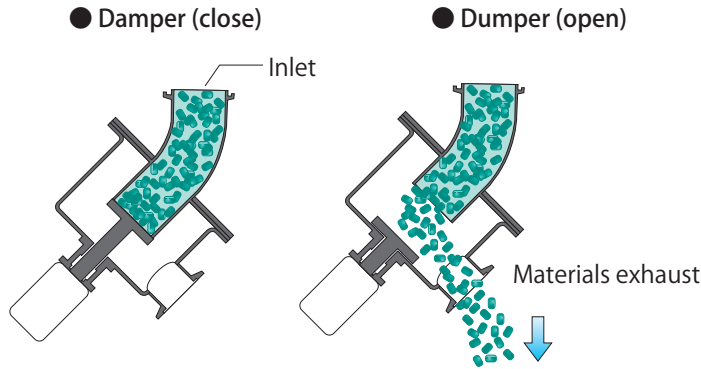

6

Eliminating Contamination

■ Push Damper