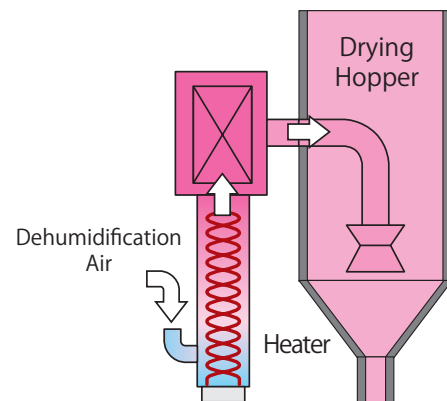

For Optical Molded Products

Inside of dryer can contain foreign material contamination!
 Use exclusive optical dryer for this solution!

Dehumidifying Dryer for Optics

Overview Exclusive dryer for optical material. Uses Matsui knowledge and experience contaminant prevention and incorporates vacuum loader in one platform.

■ Filter for highly efficient dryness
 (Heat-resistant highly efficient filter)

- Features**
- Dry filter is a heat-resistant highly efficient filter ($0.3\mu\text{m}/99.97\%$).
 - Batch conveyance uses slide-less damper without contaminant occurrence.
 - Aero power hopper performs conveyance and dust / powder removal at the same time.
 - Cleaning interval for filter is increased by using by cyclone separator.
 - Multi-direction conveyance is possible.